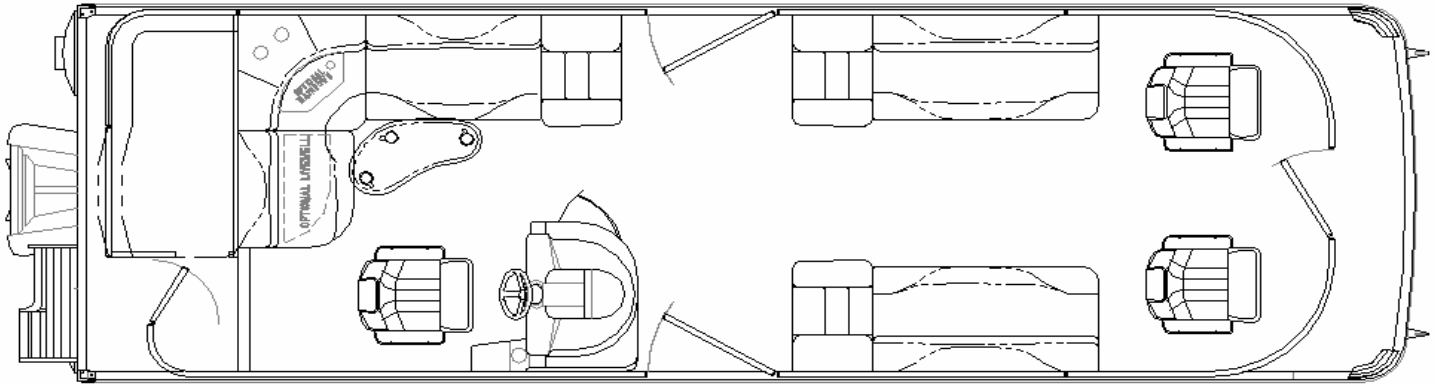

Specifications:			<u>2-25" Tubes</u>	<u>2-Ellip Tubes</u>	<u>3- 25" Tubes</u>	<u>ESP Pkg</u>
LOA.....	30' 2"	Max. HP Capacity.....	150 hp	150 hp	300 hp	350 hp
Pontoon Length.....	28' 6"	Approx. Hull Weight.....	3236 lbs	3411 lbs	3806 lbs	3881 lbs
Deck Length.....	27' 11"	Person Capacity.....	15 / 2070 lbs	18 / 2535 lbs	17 / 2430 lbs	19 / 2750 lbs
Deck Width.....	8' 6"					
Pontoon Diameter.....	25"					
Pontoon Gauge.....	.090"					

Standard Features:

Exterior

6" Custom BENNINGTON Stainless Steel Cleats
10' Bimini w/Boot, Quick Rel & 1.25" Frame w/LED lighting
16" On-center Main Cross Members
 25" Pontoons
 Anodized, Raised Rails For Drainage
 Bimini Trailing Struts
Docking lights with color matched housings
 Laser Cut Bennington Thresholds @ Gates
 Heavy Duty Rub Rail
 Mid Ship Spring Line Mooring Eyes
Panels to top rail on
Playpen Cover -Surlast
 Pontoon Skirting
 Raised Chrome Letter Logo's & Model Designators
 Stainless Deck Bolts
 Stainless Steel Corner Castings
 Stern Entry w/Platform & Built-In Ladder
Streamline Rail System
 Stern Entry Platform & Ladder
 Underdeck Spray Deflectors

Console Features:

12 Volt Outlet (15 Amp)
41" Console Cap
Analog gauges w/paddle wheel speedometer & fish graph
 Deluxe Wheel
 Locking Side Access Storage W/ Soft Cooler
 Locking Glovebox
Sony GT Series CD - MP3, 4 speakers with color matched speaker grills
Windshield - redesigned