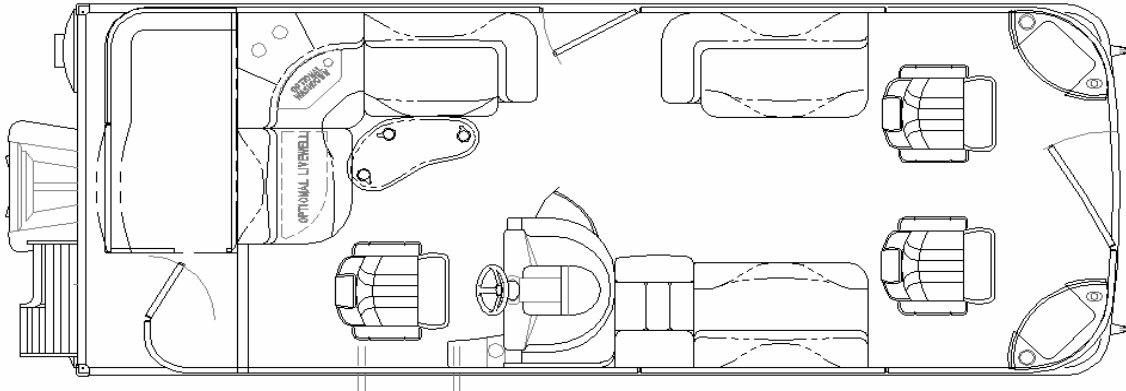

BENNINGTON

2275RFSi

Specifications:		<u>2-25" Tubes</u>	<u>2 - Ellip Tubes</u>	<u>3- 25" Tubes</u>	<u>ESP Pkg</u>	
LOA.....	24' 2"	Max. HP Capacity.....	150 hp	150 hp	225 hp	250 hp
Pontoon Length.....	22' 6"	Approx. Hull Weight.....	2244 lbs	2394 lbs	2724 lbs	2799 lbs
Deck Length.....	21' 11"	Person Capacity.....	11 / 1480 lbs	13 / 1790 lbs	12 / 1680 lbs	14 / 1920 lbs
Deck Width.....	8' 6"					
Pontoon Diameter.....	25"					
Pontoon Gauge.....	.080"					

Standard Features:

Exterior

- 10' Bimini Top w/ Embroidered Boot,**
- Quick Release Fittings & 1.25" Frame**
- 6" Custom BENNINGTON Stainless Steel Cleats
- 16" On-center Main Cross Members**
- 25" Pontoons
- Anodized, Raised Rails For Drainage
- Bimini Trailing Struts
- Docking lights with color matched housings**
- Laser Cut Bennington Thresholds @ Gates
- Heavy Duty Rub Rail
- Panels to top rail on sides & stern**
- Playpen Cover -Surlast**
- Pontoon Skirting
- Raised Chrome Letter Logo's & Model Designators
- Radius Fisher Bow**
- Stainless Deck Bolts
- Stainless Steel Corner Castings
- Streamline Rail System**
- Stern Entry Platform & Ladder
- Underdeck Spray Deflectors

Console Features:

- 12 Volt Outlet (15 Amp)
- 41" Console Cap**
- Analog gauges w/paddle wheel speedometer & fish graph**
- Deluxe Wheel
- Locking Side Access Storage W/ Soft Cooler
- Locking Glovebox
- Sony GT Series CD - MP3, 4 speakers with color matched speaker grills**
- Windshield - redesigned**