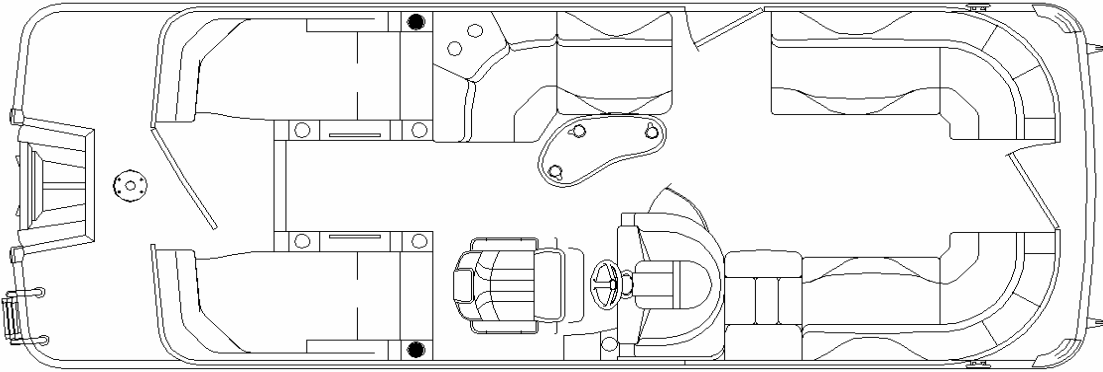

Specifications:		<u>2-Tubes</u>	<u>2 - Ellip Tubes</u>	<u>3-Tubes</u>	<u>ESP Pkg</u>	
LOA.....	24' 2"	Max. HP Capacity.....	150 hp	150 hp	225 hp	250 hp
Pontoon Length.....	22' 6"	Approx. Hull Weight.....	2244 lbs	2394 lbs	2724 lbs	2799 lbs
Deck Length.....	23' 4"	Person Capacity.....	11 / 1480 lbs	13 / 1790 lbs	12 / 1680 lbs	14 / 1920 lbs
Deck Width.....	8' 6"					
Pontoon Diameter.....	25"					
Pontoon Gauge.....	.080"					