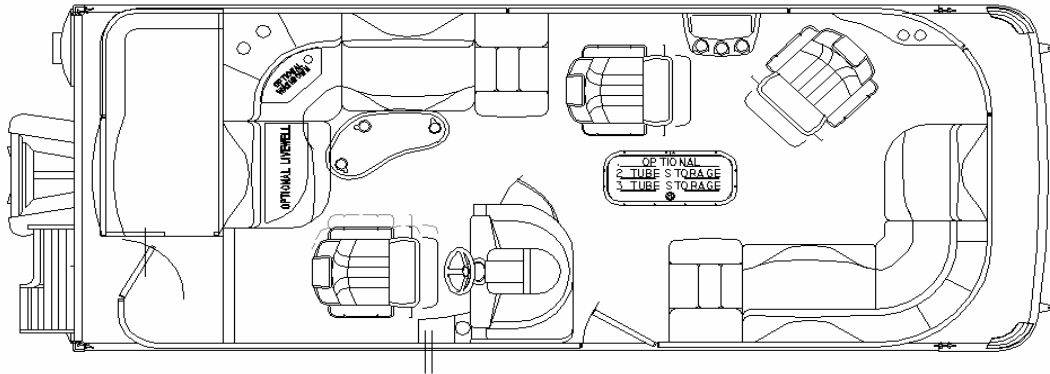

Specifications:		2-25" Tubes	2 - Ellip Tubes	3- 25" Tubes	ESP Pkg
LOA.....	24' 2"	Max. HP Capacity.....	150 hp	150 hp	225 hp
Pontoon Length.....	22' 6"	Approx. Hull Weight.....	2244 lbs	2394 lbs	2724 lbs
Deck Length.....	21' 11"	Person Capacity.....	11 / 1480 lbs	13 / 1790 lbs	12 / 1680 lbs
Deck Width.....	8' 6"				14 / 1920 lbs
Pontoon Diameter.....	25"				
Pontoon Gauge.....	.080"				

New Model 2010

Standard Features:

Exterior

10' Bimini Top w/ Embroidered Boot,
Quick Release Fittings & 1.25" Frame
 6" Custom BENNINGTON Stainless Steel Cleats
16" On-center Main Cross Members
 25" Pontoons
 Anodized, Raised Rails For Drainage
 Bimini Trailing Struts
Docking lights with color matched housings
Curved Port Bow Gate
 Laser Cut Bennington Thresholds @ Gates
 Heavy Duty Rub Rail
Panels to top rail
Playpen Cover -Surlast
 Pontoon Skirting
 Raised Chrome Letter Logo's & Model Designators
 Stainless Deck Bolts
 Stainless Steel Corner Castings
Streamline Rail System
 Stern Entry Platform & Ladder
 Underdeck Spray Deflectors

Console Features:

12 Volt Outlet (15 Amp)
41" Console Cap
Analog gauges w/paddle wheel speedometer & fish graph
 Deluxe Wheel
 Locking Side Access Storage W/ Soft Cooler
 Locking Glovebox
Sony GT Series CD - MP3, 4 speakers with color matched speaker grills
Windshield - redesigned