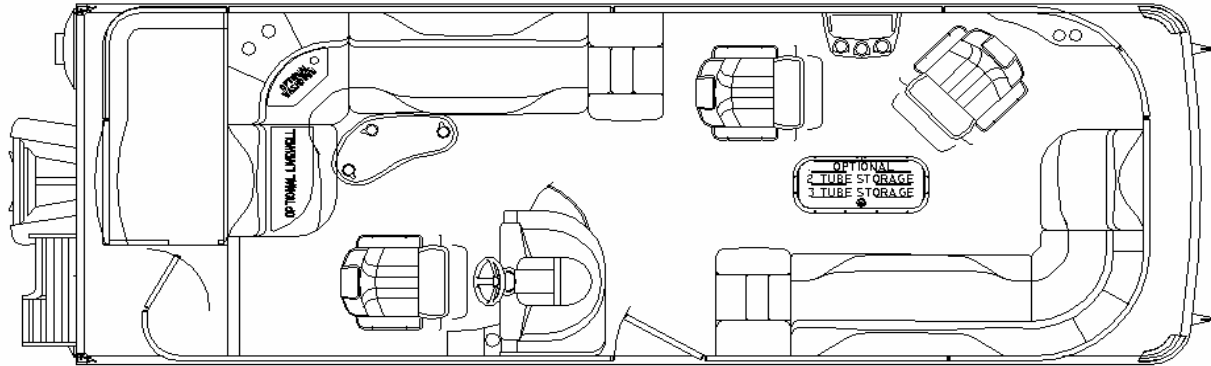

Specifications:			<u>2-Tubes</u>	<u>2 - Ellip Tubes</u>	<u>3-Tubes</u>	<u>ESP Pkg</u>
LOA.....	27' 2"	Max. HP Capacity.....	150 hp	150 hp	300 hp	350 hp
Pontoon Length.....	25' 6"	Approx. Hull Weight....	2649 lbs	2799 lbs	3223 lbs	3298 lbs
Deck Length.....	24' 11"	Person Capacity.....	13 / 1810 lbs	16 / 2200 lbs	14 / 2050 lbs	16 / 2324 lbs
Deck Width.....	8' 6"					
Pontoon Diameter.....	25"					
Pontoon Gauge.....	.090"					

New Model 2010

Standard Features:

Exterior

10' Bimini Top w/ Embroidered Boot,
Quick Release Fittings & 1.25" Frame
 6" Custom BENNINGTON Stainless Steel Cleats
16" On-center Main Cross Members
 25" Pontoons
 Anodized, Raised Rails For Drainage
 Bimini Trailing Struts
Docking lights with color matched housings
Curved Port Bow Gate
 Laser Cut Bennington Thresholds @ Gates
 Heavy Duty Rub Rail
 Mid Ship Spring Line Mooring Eyes
Panels to top rail
Playpen Cover -Surlast
 Pontoon Skirting
 Raised Chrome Letter Logo's & Model Designators
 Stainless Deck Bolts
 Stainless Steel Corner Castings
Streamline Rail System
 Stern Entry Platform & Ladder
 Underdeck Spray Deflectors

Console Features:

12 Volt Outlet (15 Amp)
41" Console Cap
Analog gauges w/paddle wheel speedometer & fish graph
 Deluxe Wheel
 Locking Side Access Storage W/ Soft Cooler
 Locking Glovebox
Sony GT Series CD - MP3, 4 speakers with color matched speaker grills
Windshield - redesigned