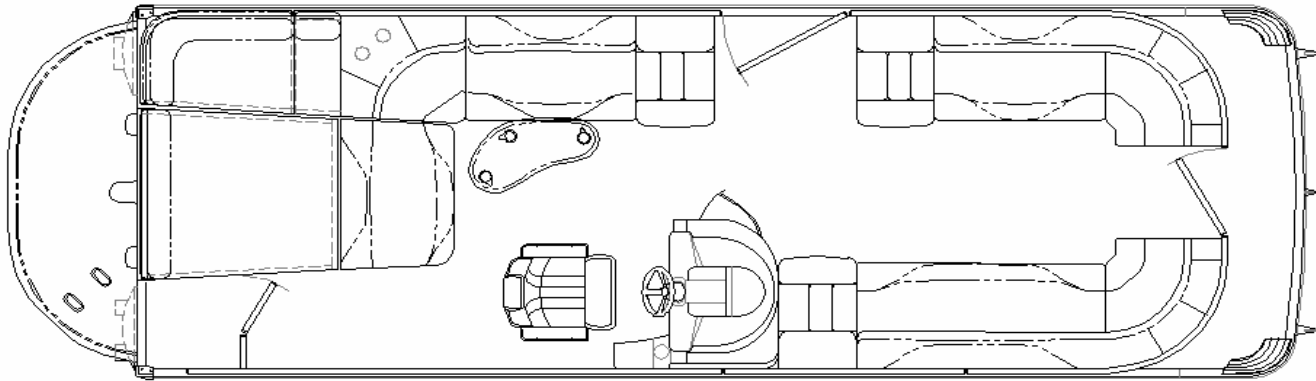

<b>Specifications:</b>		<b>3-Tubes ESP</b>	
LOA.....	27' 2"	Max. HP Capacity.....	425hp
Pontoon Length.....	25' 6"	Approx. Hull Weight... ..	3648 lbs plus engine
Deck Length.....	24' 11"	Person Capacity.....	13 / 1870 lbs
Deck Width.....	8' 6"	Hull Gauge .....	0.125
Pontoon Diameter.....	25"	Elliptical Gauge Center Tube.....	0.100
Pontoon Gauge.....	.090"		