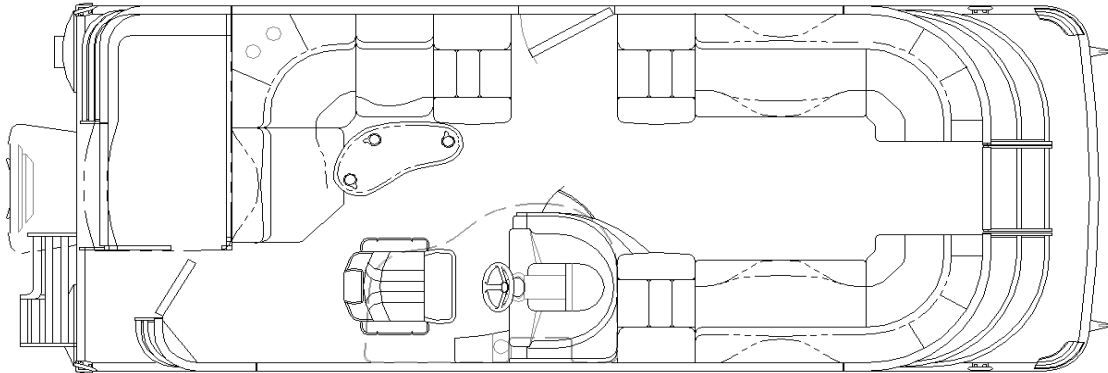

Specifications:		2-25" Tubes	2 - Ellip Tubes	3- 25" Tubes	3- ESP Pkg	
LOA.....	24' 2"	Max. HP Capacity.....	150 hp	150 hp	225 hp	250 hp
Pontoon Length.....	22' 6"	Approx. Hull Weight.....	2620 lbs	2770 lbs	2969 lbs	3175 lbs
Deck Length.....	21' 11"	Person Capacity.....	10 / 1335 lbs	12 / 1665 lbs	11 / 1575 lbs	13 / 1800 lbs
Deck Width.....	8' 6"					
Pontoon Diameter.....	25"					
Pontoon Gauge.....	.080"					