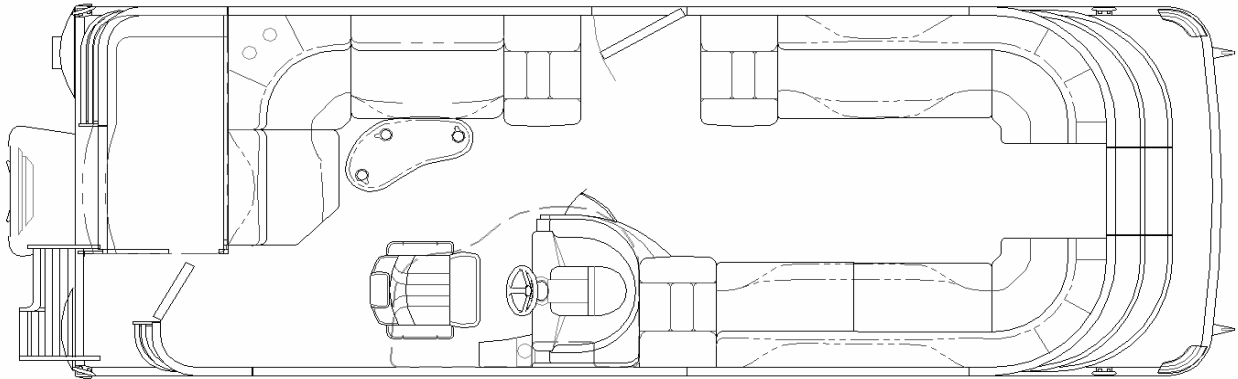

Specifications:		<u>2-25" Tubes</u>	<u>2 - Ellip Tubes</u>	<u>3- 25" Tubes</u>	<u>3- ESP Pkg</u>	
LOA.....	27' 2"	Max. HP Capacity.....	150 hp	150 hp	225 hp	350 hp
Pontoon Length.....	25' 6"	Approx. Hull Weight.....	3035 lbs	3185 lbs	3549 lbs	3649 lbs
Deck Length.....	24' 11"	Person Capacity.....	12 / 1615 lbs	15 / 2035 lbs	14 / 1960 lbs	16 / 2230 lbs
Deck Width.....	8' 6"					
Pontoon Diameter.....	25"					
Pontoon Gauge.....	.090"					